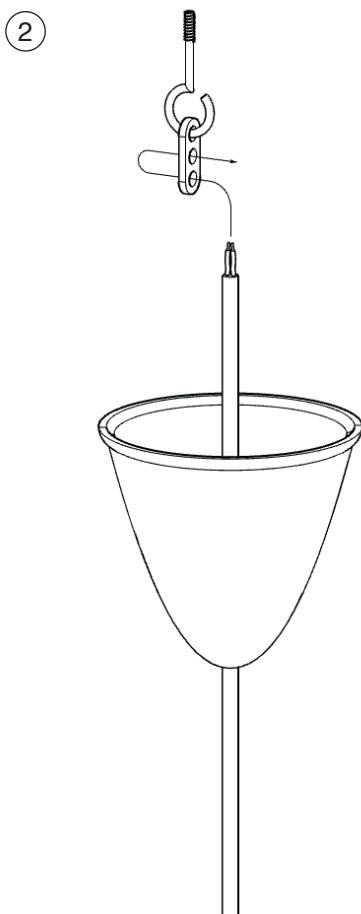

Ceiling Mount

	L	N
DA	Brun	Blå
SV	Brun	Blå
EN	Brown	Blue
DE	Braün	Blau
IT	Marrone	Blu
FR	Brun	Bleu
ES	Marrón	Azul
FI	Ruskea	Sininen

1) Place fingers between the slats as shown in the picture

3) Place fingers between the slats as shown in the picture

2) Carefully push the slats aside and insert the E27 bulb

4) Carefully push the slats aside and insert the E27 bulb