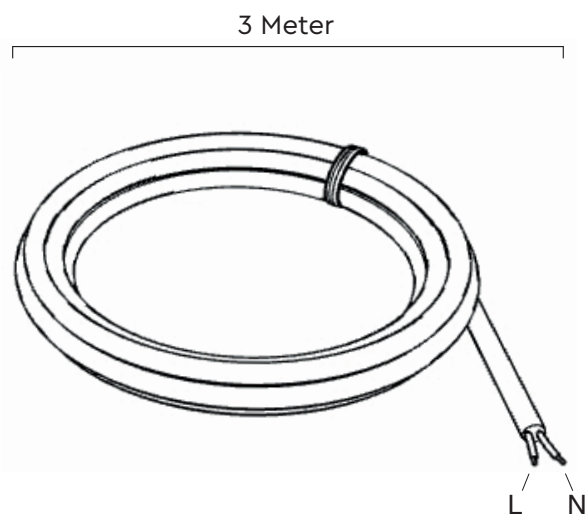

Ceiling Mount

	L	N
DA	Brun	Blå
SV	Brun	Blå
EN	Brown	Blue
DE	Braün	Blau
IT	Marrone	Blu
FR	Brun	Bleu
ES	Marrón	Azul
FI	Ruskea	Sininen

1) Place fingers between the slats as shown in the picture

3) Place fingers between the slats as shown in the picture

2) Carefully push the slats aside and insert the E27 bulb

4) Carefully push the slats aside and insert the E27 bulb