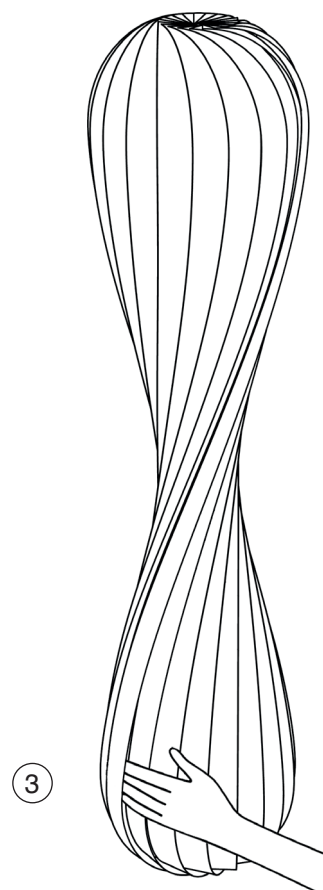

Ceiling Mount

	L	N
DA	Brun	Blå
SV	Brun	Blå
EN	Brown	Blue
DE	Braün	Blau
IT	Marrone	Blu
FR	Brun	Bleu
ES	Marrón	Azul
FI	Ruskea	Sininen

1) Place fingers between the slats as shown in the picture

3) Place fingers between the slats as shown in the picture

2) Carefully push the slats aside and insert the E27 bulb

4) Carefully push the slats aside and insert the E27 bulb