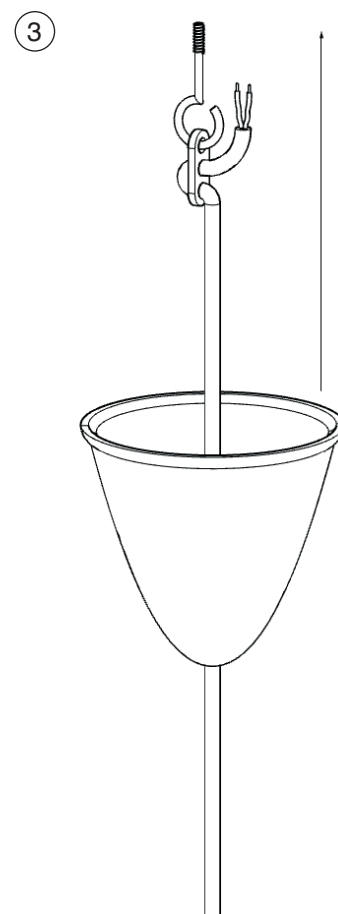

Ceiling Mount

	L	N
DA	Brun	Blå
SV	Brun	Blå
EN	Brown	Blue
DE	Braün	Blau
IT	Marrone	Blu
FR	Brun	Bleu
ES	Marrón	Azul
FI	Ruskea	Sininen

1) Place fingers between the slats as shown in the picture

3) Place fingers between the slats as shown in the picture

2) Carefully push the slats aside and insert the E27 bulb

4) Carefully push the slats aside and insert the E27 bulb