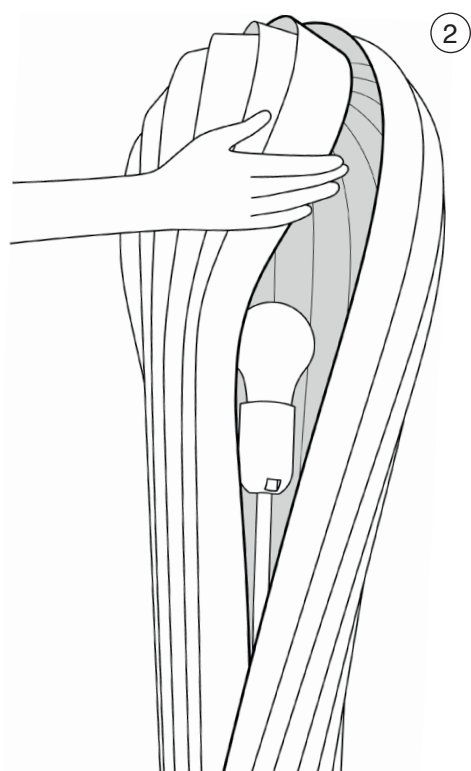

Ceiling Mount

	L	N
DA	Brun	Blå
SV	Brun	Blå
EN	Brown	Blue
DE	Braün	Blau
IT	Marrone	Blu
FR	Brun	Bleu
ES	Marrón	Azul
FI	Ruskea	Sininen

1) Place fingers between the slats as shown in the picture

3) Place fingers between the slats as shown in the picture

2) Carefully push the slats aside and insert the E27 bulb

4) Carefully push the slats aside and insert the E27 bulb