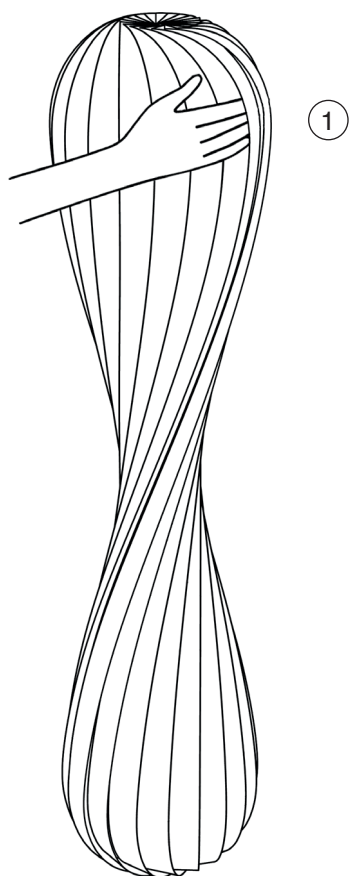

Ceiling Mount

	L	N
DA	Brun	Blå
SV	Brun	Blå
EN	Brown	Blue
DE	Braün	Blau
IT	Marrone	Blu
FR	Brun	Bleu
ES	Marrón	Azul
FI	Ruskea	Sininen

1) Place fingers between the slats as shown in the picture

3) Place fingers between the slats as shown in the picture

2) Carefully push the slats aside and insert the E27 bulb

4) Carefully push the slats aside and insert the E27 bulb