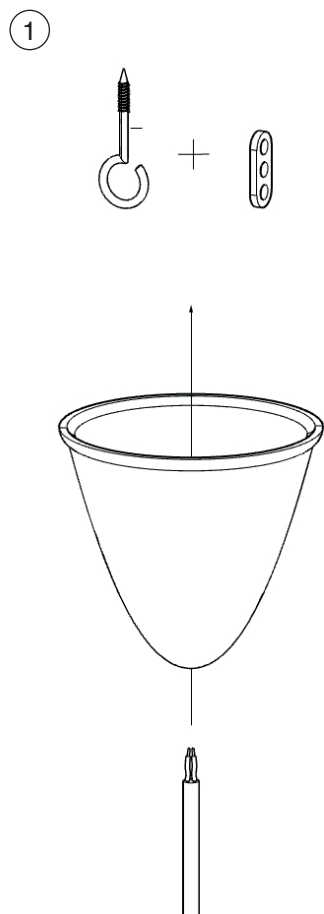

Ceiling Mount

	L	N
DA	Brun	Blå
SV	Brun	Blå
EN	Brown	Blue
DE	Braün	Blau
IT	Marrone	Blu
FR	Brun	Bleu
ES	Marrón	Azul
FI	Ruskea	Sininen

1) Place fingers between the slats as shown in the picture

3) Place fingers between the slats as shown in the picture

2) Carefully push the slats aside and insert the E27 bulb

4) Carefully push the slats aside and insert the E27 bulb