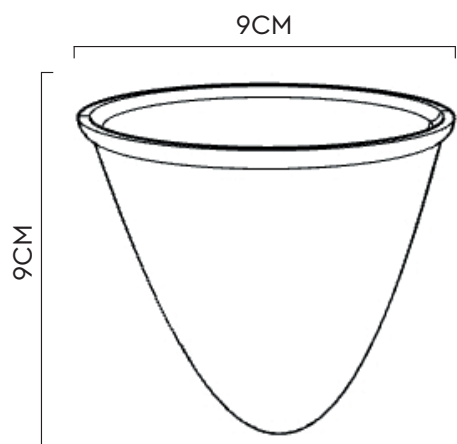

Ceiling Mount

	L	N
DA	Brun	Blå
SV	Brun	Blå
EN	Brown	Blue
DE	Braün	Blau
IT	Marrone	Blu
FR	Brun	Bleu
ES	Marrón	Azul
FI	Ruskea	Sininen

1) Place fingers between the slats as shown in the picture

3) Place fingers between the slats as shown in the picture

2) Carefully push the slats aside and insert the E27 bulb

4) Carefully push the slats aside and insert the E27 bulb